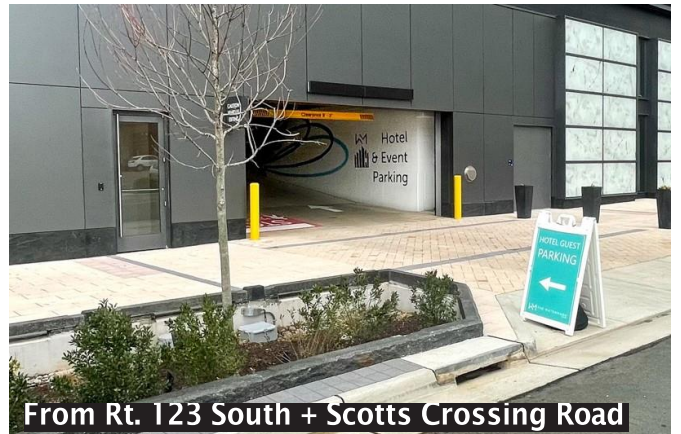

EVENT & HOTEL PARKING INFORMATION

Parking Garage Address

1625 Capital One Drive North
Tysons, VA 22102

From Rt. 123 North

- Turn right onto Scotts Crossing
- Turn left onto Capital One Drive North
- Parking garage will be located on left side after loading dock entrance

From Rt. 123 North

From Rt. 123 South

- Turn left onto Capital One Tower Road
- At the second light, turn right onto Capital One Drive North
- Parking garage will be located on right side

From Rt. 123 South + Scotts Crossing Road

From Scotts Crossing Road

- Take Scotts Crossing over the beltway
- At the first light, turn right onto Capital One Drive North
- Parking garage will be located on left side

Capital One Hall Main Entrance